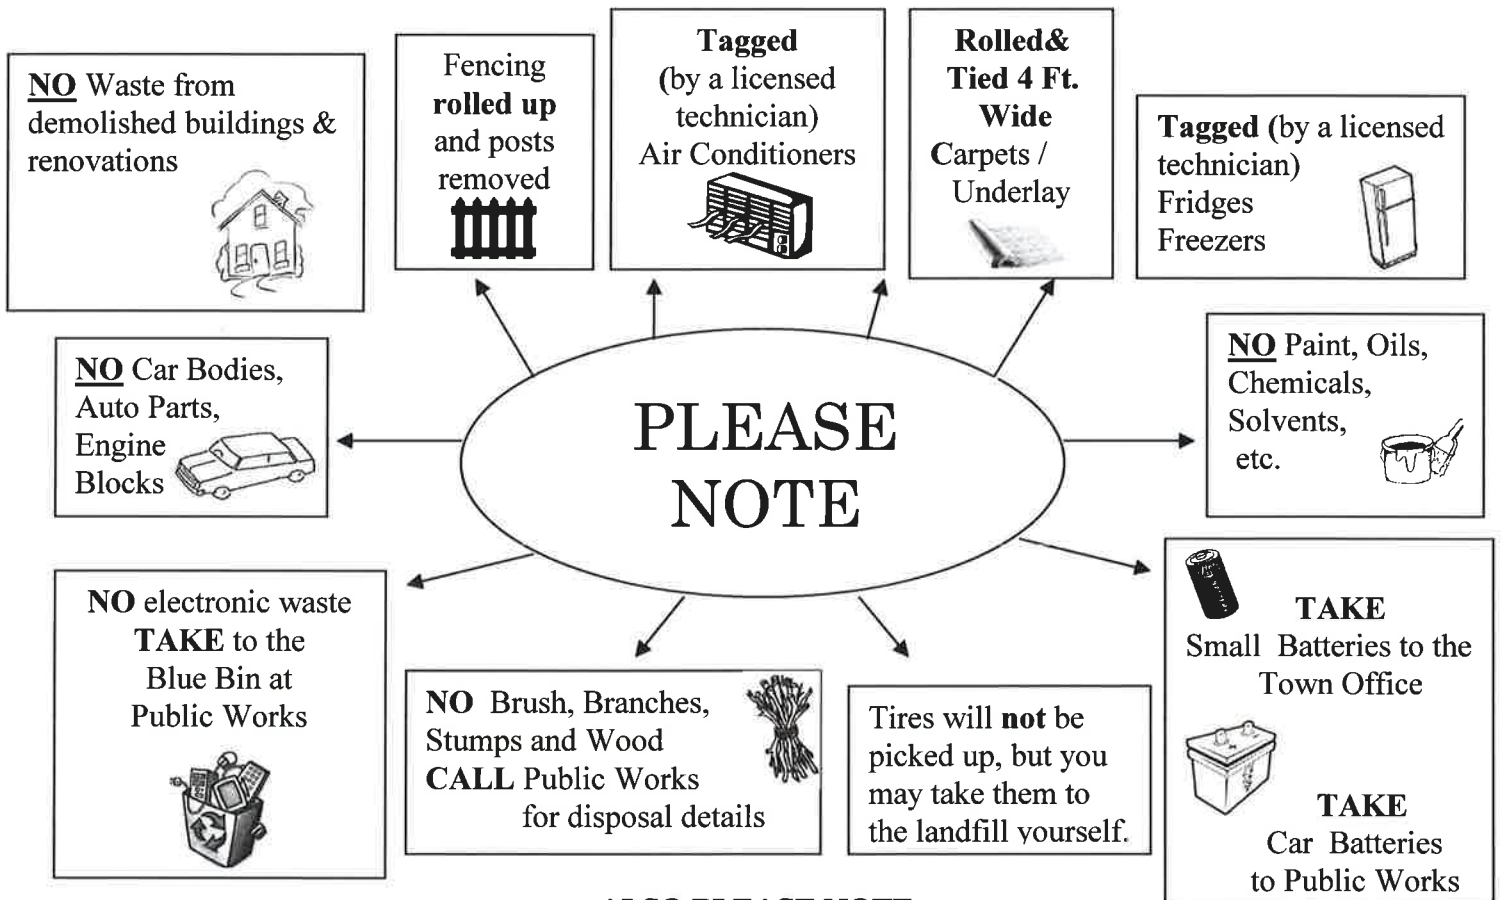

PLEASE SEPARATE STEEL AND WOOD, AS IT WILL BE PICKED UP BY DIFFERENT TRUCKS.

PLEASE HAVE LOOSE MATERIAL IN CONTAINERS OR BOXES FOR EASY HANDLING

ALSO PLEASE NOTE:

**The landfill site is open to the public every
FRIDAY from 8:00 a.m. to 2:30 p.m.
Every third SATURDAY of the month from 9:00 a.m. to 1:00 p.m.**